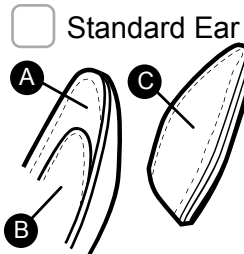

7. Chin \_\_\_\_\_

8. Snaps \_\_\_\_\_ Black / Silver / Brass

9. Lacing Eyelets \_\_\_\_\_ Black / Silver / Brass

10. Ear Details

A. \_\_\_\_\_ B. \_\_\_\_\_

C. \_\_\_\_\_

11. Muzzle Details

A. \_\_\_\_\_ B. \_\_\_\_\_ Black / Silver / Brass

C. \_\_\_\_\_

EYEBROW DETAIL  
Choose ONE.

Single

Double

10

EAR DETAIL  
Choose ONE.

MUZZLE LENGTH  
Choose ONE.

Standard

Long

ADD A JOWL?

THEN CHOOSE ONE DETAIL

11

MUZZLE DETAILS

Yes

+ £20

Eyelets