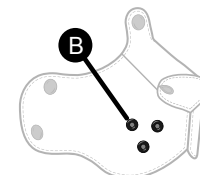

7. Chin \_\_\_\_\_

8. Snaps \_\_\_\_\_ Black / Silver / Brass

9. Lacing Eyelets \_\_\_\_\_ Black / Silver / Brass

10. Ear Details

A. \_\_\_\_\_ B. \_\_\_\_\_

C. \_\_\_\_\_

11. Muzzle Details

A. \_\_\_\_\_ B. \_\_\_\_\_ Black / Silver / Brass

C. \_\_\_\_\_

EYEBROW DETAIL  
Choose ONE.

Single

Double

10

EAR DETAIL  
Choose ONE.

MUZZLE LENGTH  
Choose ONE.

Standard

Long

ADD A JOWL?

THEN CHOOSE ONE DETAIL

11

MUZZLE DETAILS

Yes

+ £20

Eyelets