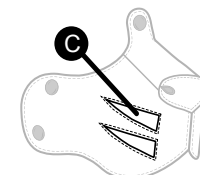

☐ Whiskers

+ £40