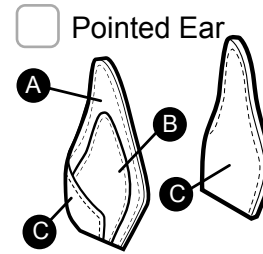

7. Chin \_\_\_\_\_

8. Snaps \_\_\_\_\_ Black / Silver / Brass

9. Lacing Eyelets \_\_\_\_\_ Black / Silver / Brass

10. Ear Details

A. \_\_\_\_\_ B. \_\_\_\_\_

C. \_\_\_\_\_

11. Muzzle Details

A. \_\_\_\_\_ B. \_\_\_\_\_ Black / Silver / Brass

C. \_\_\_\_\_

EYEBROW DETAIL  
Choose ONE.

Single

Double

10

EAR DETAIL  
Choose ONE.

MUZZLE LENGTH  
Choose ONE.

Standard

Long

ADD A JOWL?

THEN CHOOSE ONE DETAIL

11

MUZZLE DETAILS

Yes

+ £20

Eyelets