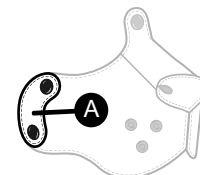

7. Chin \_\_\_\_\_

8. Snaps \_\_\_\_\_ Black / Silver / Brass

9. Lacing Eyelets \_\_\_\_\_ Black / Silver / Brass

10. Ear Details

A. \_\_\_\_\_ B. \_\_\_\_\_

C. \_\_\_\_\_

11. Muzzle Details

A. \_\_\_\_\_ B. \_\_\_\_\_ Black / Silver / Brass

C. \_\_\_\_\_

EYEBROW DETAIL  
Choose ONE.

Single

Double

10

EAR DETAIL  
Choose ONE.

MUZZLE LENGTH  
Choose ONE.

Standard

Long

ADD A JOWL?

THEN CHOOSE ONE DETAIL

11

MUZZLE DETAILS

Yes

+ £20

Eyelets